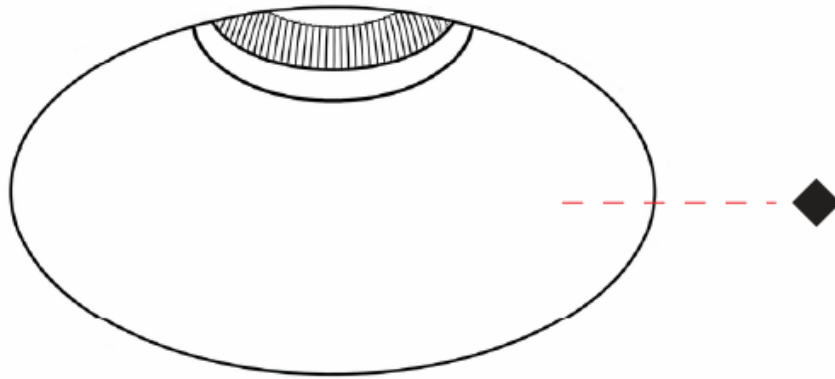

A350206-

PROJECT

TYPE

SPECIFIER

QUANTITY

DATE