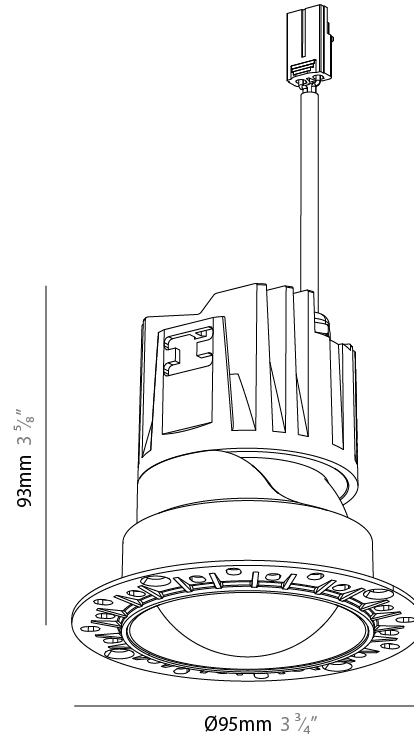

GENERAL

Series: Bioniq Evo
Partner: Prolicht
Division: Architectural
Installation: Trimless
Product Type: Downlight
Mounting Location: Ceiling
Light Distribution: Adjustable / Direct

PHYSICAL

Aperture Sizes - Downlights: 3"
Shape: Round
Diameter (mm): 95
Diameter (in): 3 3/4
Height (mm): 93
Depth (mm): 105
Height (in): 3 5/8
Depth (in): 4 1/8
Ceiling Thickness (mm): 10 - 50
Ceiling Thickness (in): 3/8 - 1 15/16
Weight (kg): 0.3
Fixture Finish: [BLK / WHI / ARB / CHR](#)
Fixture Material: Extruded Aluminum
Cut-out Measurements: Ø 75mm/2 15/16"

ELECTRICAL

Lamp Type: LED (Zhaga Standard)
Input Wattage (W): 12.3
Total Output Wattage (W): 10.9
Dimming: Non-dimming / DALI Dimming / MATTER Dimming
Driver Included: No
Driver Location: Remote
Driver Type: Constant Current - Universal
Driver Class: Class 2
Constant Current (MA): 350mA
Upon Request: 0-10V Dimming / Phase Dimming

LED

Color Temperature (°K): 2700-6500 Tunable White
Max. Delivered Lumen (lm): Max 1119
Nominal Lumen (lm): Max 1495
CRI: >90 CRI
Efficiency (%): 90.8
Lamp Life (hrs): 50000

OPTICAL

Beam Angle: [24 / 32 / 42](#)
Adjustability: Rotational 350° / Tilt 30°

RATINGS AND CERTIFICATIONS

Certified By: Certified for North American Standards
IP rating: IP65
Glare Rating: ≤ 10

PROJECT	
TYPE	
SPECIFIER	
QUANTITY	
DATE