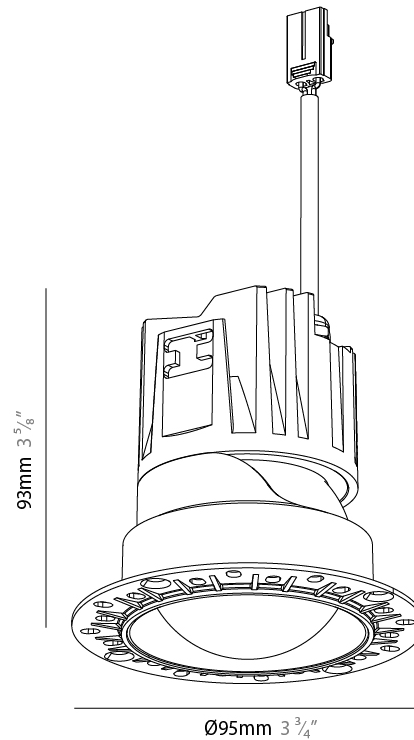

GENERAL

Series: Bioniq Evo
Partner: Prolicht
Division: Architectural
Installation: Trimless
Product Type: Downlight
Mounting Location: Ceiling
Light Distribution: Adjustable / Direct

PHYSICAL

Aperture Sizes - Downlights: 3"
Shape: Round
Diameter (mm): 95
Diameter (in): 3 3/4
Height (mm): 93
Depth (mm): 105
Height (in): 3 5/8
Depth (in): 4 1/8
Ceiling Thickness (mm): 10 - 50
Ceiling Thickness (in): 3/8 - 1 15/16
Weight (kg): 0.3
Fixture Finish: [BLK / WHI / ARB / CHR](#)
Fixture Material: Extruded Aluminum
Cut-out Measurements: Ø 75mm/2 15/16"

ELECTRICAL

Lamp Type: LED (Zhaga Standard)
Input Wattage (W): 12.8
Total Output Wattage (W): 11.8
Dimming: Non-dimming / DALI Dimming / MATTER Dimming
Driver Included: No
Driver Location: Remote
Driver Type: Constant Current - Universal
Driver Class: Class 2
Constant Current (MA): 350mA
Upon Request: 0-10V Dimming / Phase Dimming

LED

Color Temperature (*K): [2400 / 2700 / 3000 / 3500 / 4000](#)
Max. Delivered Lumen (lm): Max 604
Nominal Lumen (lm): Max 1065
CRI: >90 CRI
Efficiency (%): 47
Lamp Life (hrs): 50000

OPTICAL

Beam Angle: 10
Adjustability: Rotational 350° / Tilt 30°

RATINGS AND CERTIFICATIONS

Certified By: Certified for North American Standards
IP rating: IP65
Glare Rating: ≤ 10

PROJECT	_____
TYPE	_____
SPECIFIER	_____
QUANTITY	_____
DATE	_____